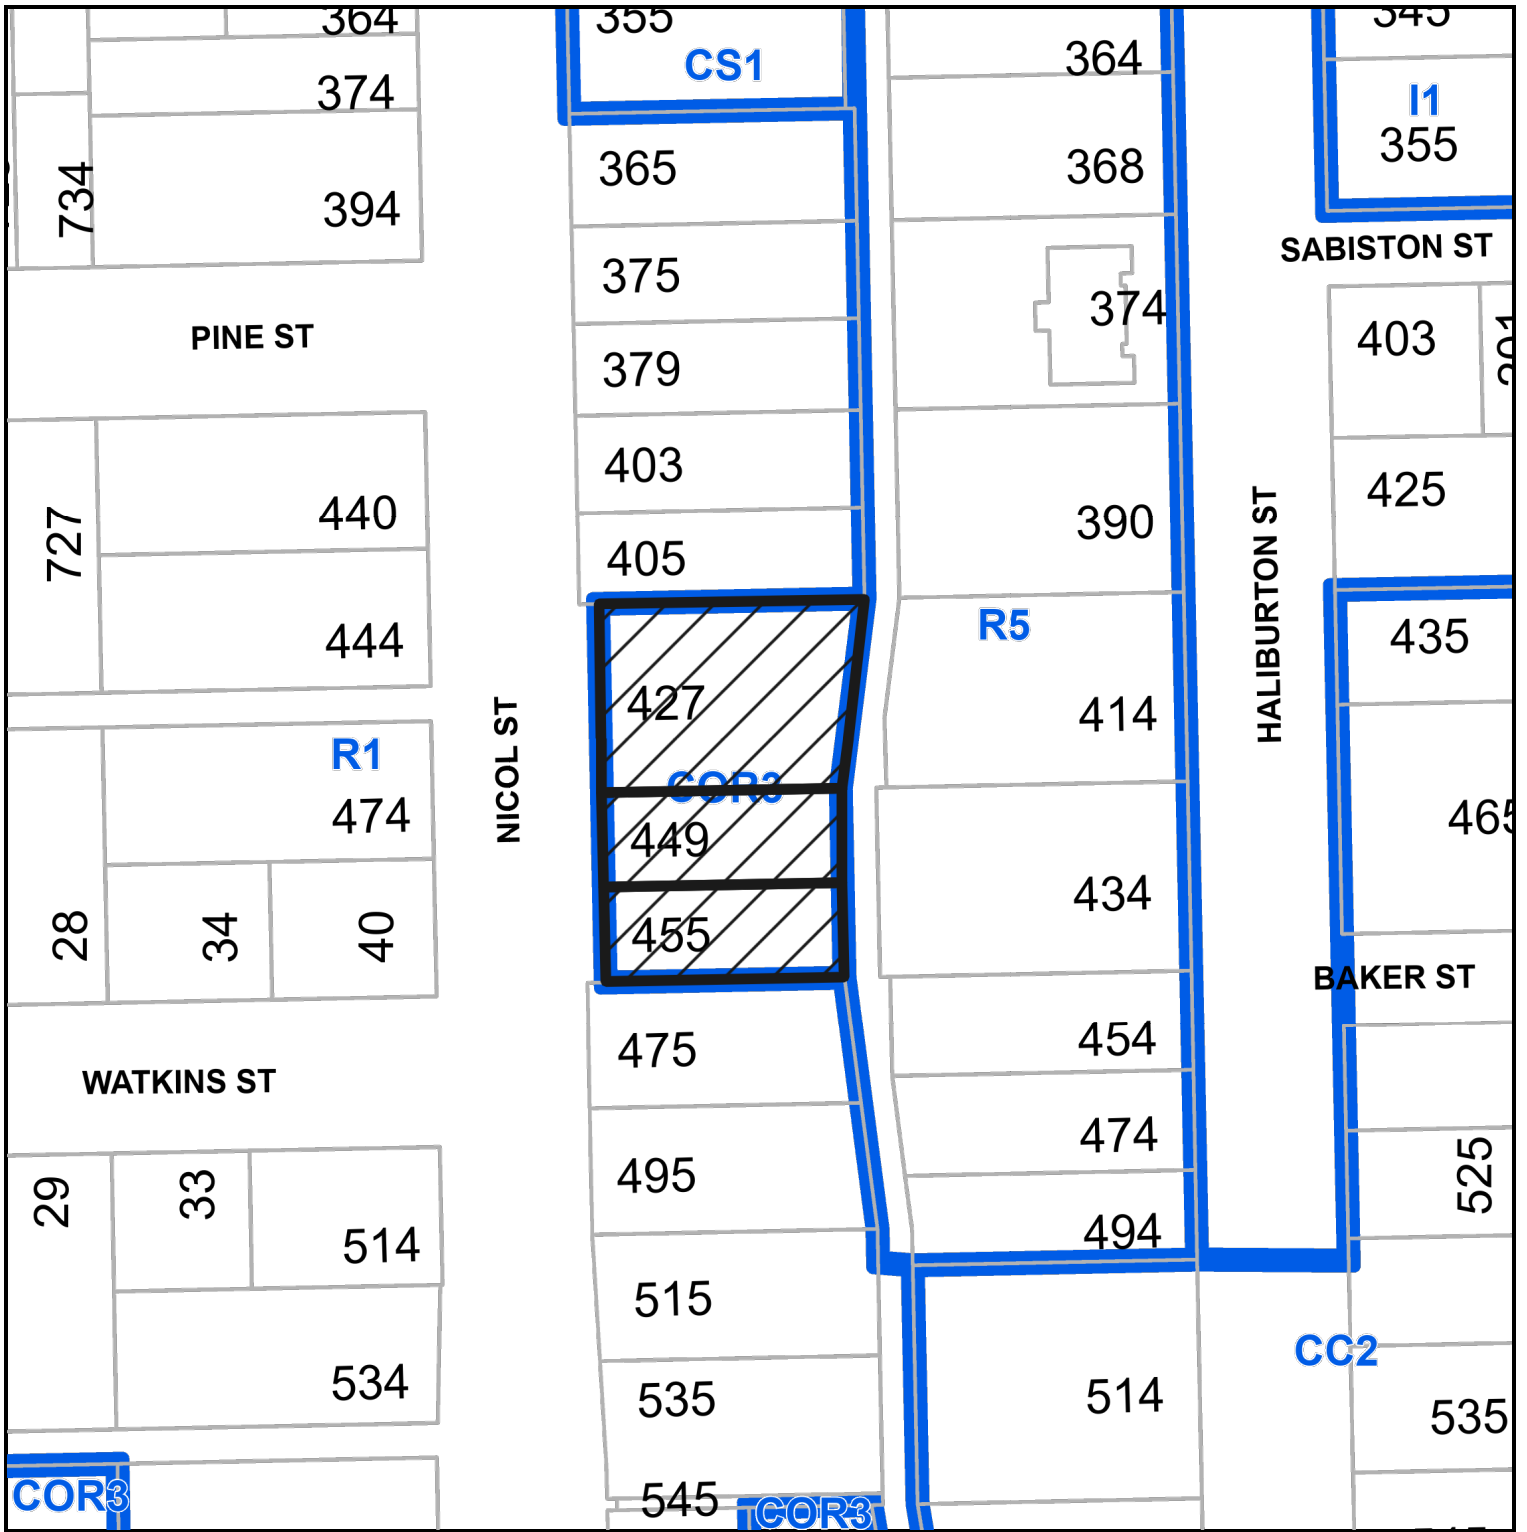

SUBJECT PROPERTY MAP

 427, 449 and 455 Nicol Street